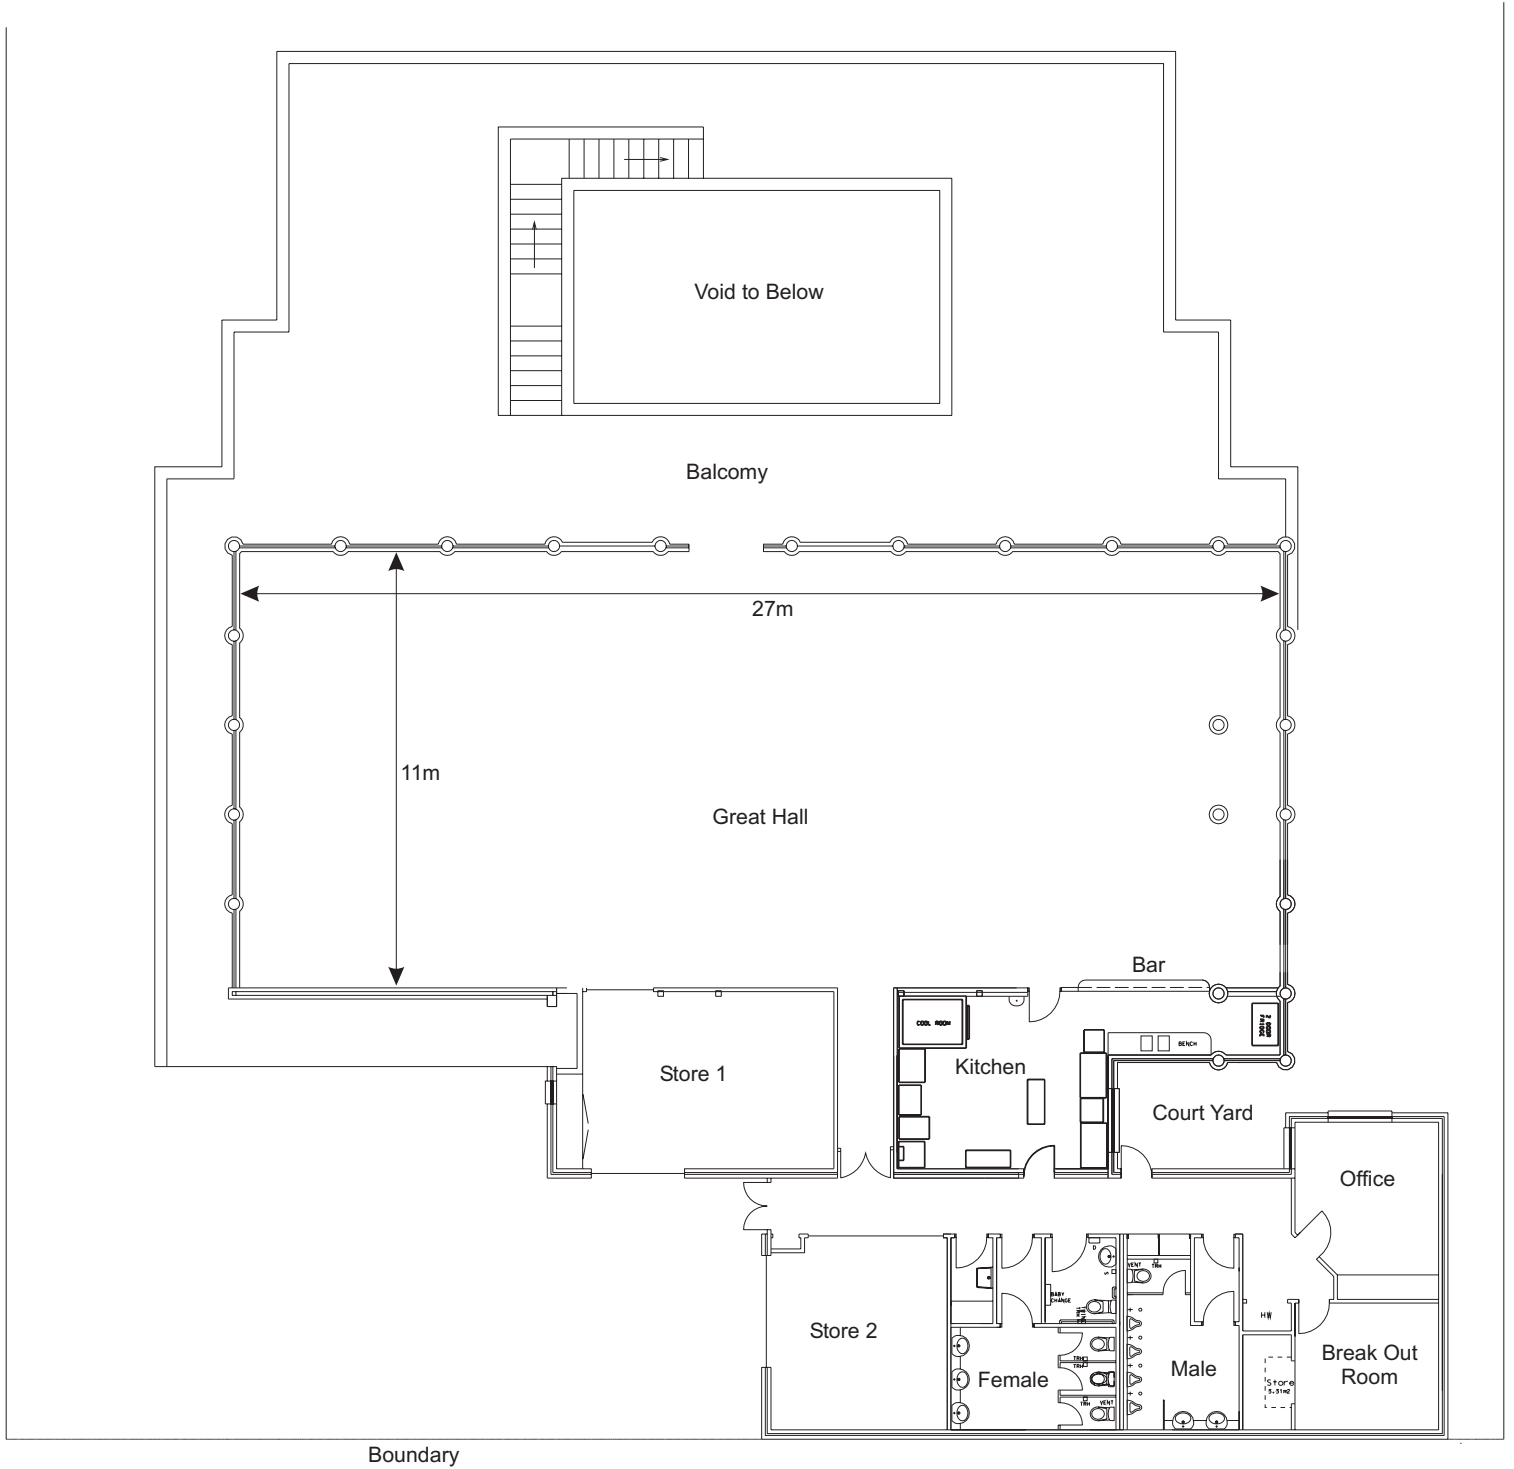

Carpark and access from front

Mount Rominya Lane (for drop off and pick up only)